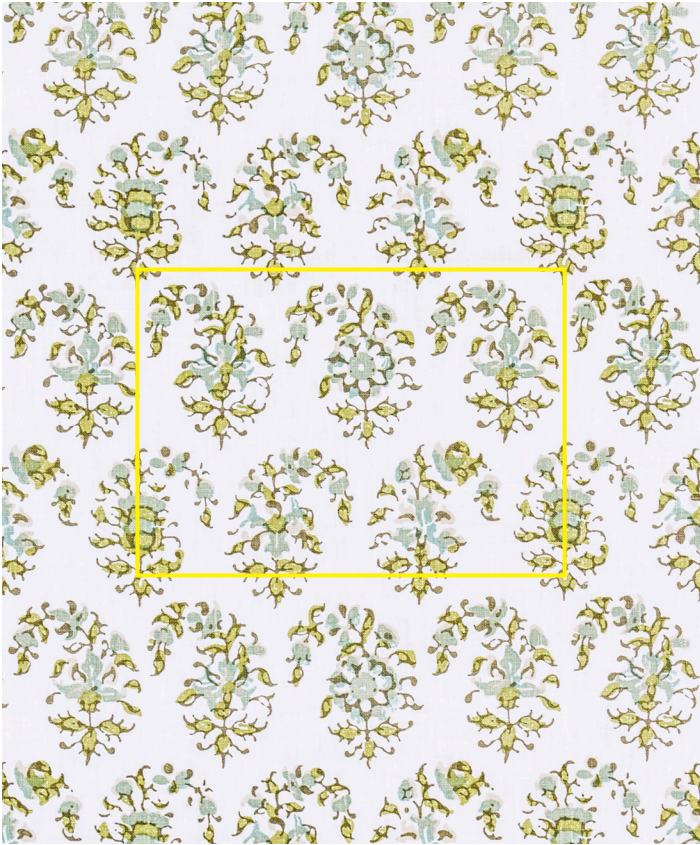

Sanobar Turquoise | SAN0-02-W

Design is based on a 19th Century Persian original.

<b>Design</b>	Sanobar
<b>Colour</b>	Turquoise
<b>Code</b>	SAN0-02-W
<b>Composition</b>	100% Linen
<b>Width</b>	133cm / 52.5in
<b>Repeat</b>	22cm (h) 16cm (v) 8.5in (h) 6in (v)
<b>Weight</b>	286g/sqm
<b>Notes</b>	..... ..... ..... .....

Sanobar Turquoise | SAN0-02-W

[www.namaysamay.com](http://www.namaysamay.com)